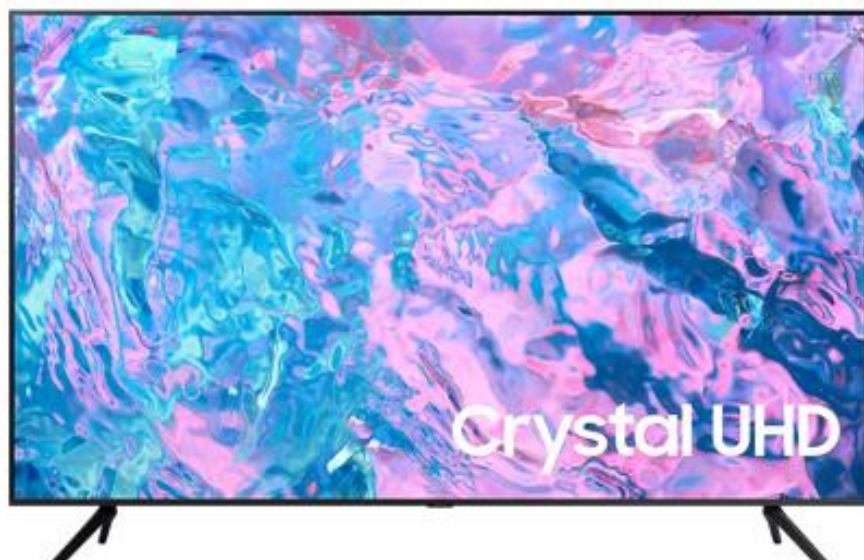

SAMSUNG TV UE58CU7172UXXH (UE58CU7172UXXH)

- **Novo u ponudi**

Samsung (2023) TV, 3,840 x 2,160 50Hz, Crystal 4K processor, HDR, Q-Symphony 3CH 20W, Bluetooth, Tizen, Smart Things, TapView, AppCast, DVB-T2CS2, HDMI x3, USB x1, CI, LAN, Anynet+, WiFi, Black

1.099,00 KM