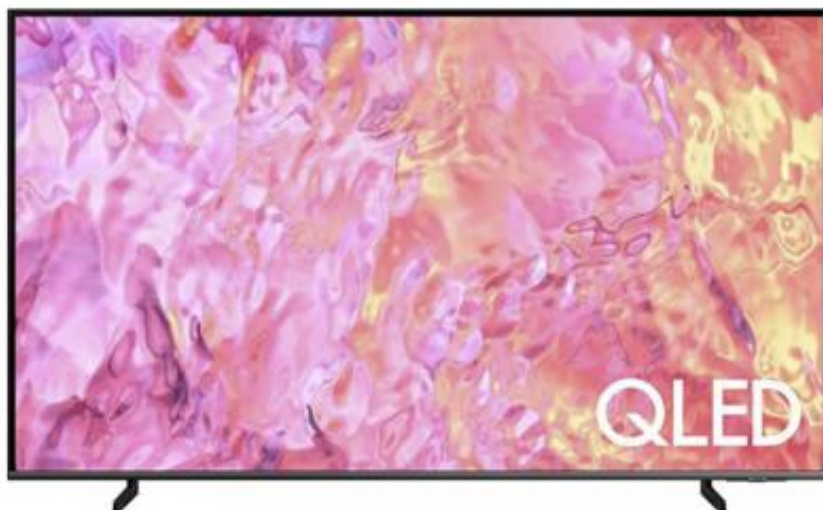

SAMSUNG TV QE50Q67CAUXXH (QE50Q67CAUXXH)

- **Novo u ponudi**

Samsung QLED 3840x2160, 50Hz, Dual LED, Motion Xcelerator, Adaptive Q-Symphony 2CH Sound, Multi-Device, Bluetooth, Tizen, Web, SmartThings, TapView, Split screen x2, AppMirr, DVB-T2CS2, Analog, CI, HDMIx3, USBx2, LAN, RF, WiFi, Anynet+, AirSlim, Black

1.079,00 KM